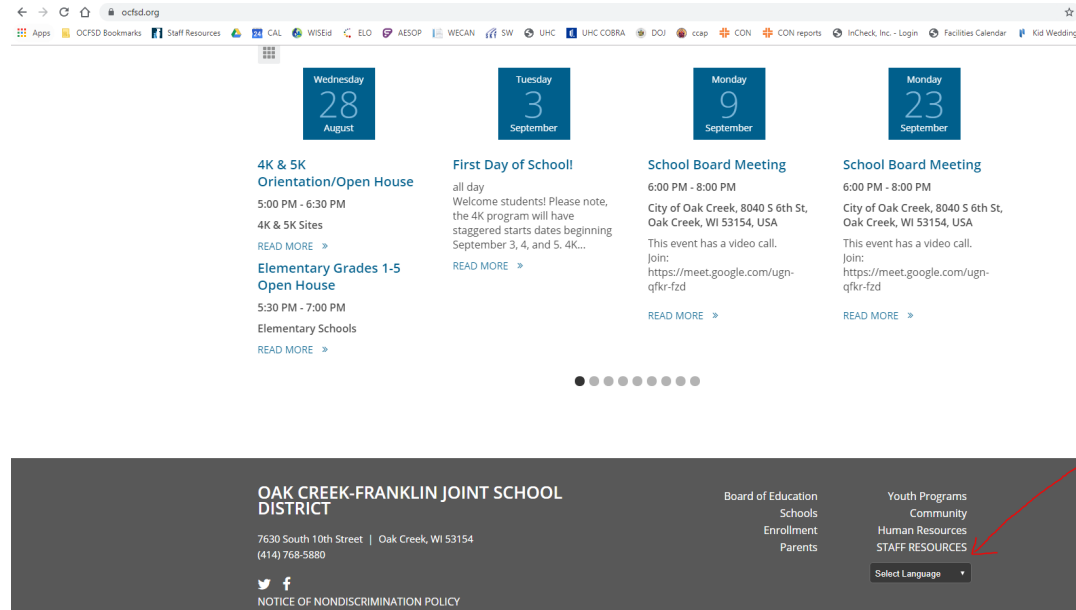

SKYWARD

New User Login Instructions

Log on to your internet browser and go to Skyward by going to the OCFSD bookmarks dropdown list and clicking the Skyward link. (pic 1)

You can also access SKYWARD by visiting the District's website www.ocfsd.org and selecting STAFF RESOURCES towards the bottom of the page. The Skyward link is located on the right hand side of the screen. (pic 2 & 3)

Your login and password for Skyward is the following:

Login ID: first name initial followed by your last name.

Example: akohl

password: last 4 digits of your social security number

Example: 1843

OAK CREEK-FRANKLIN JOINT SD, WI
Oak Creek-Franklin Joint School District, WI - Finance