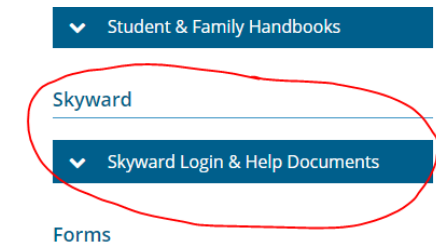

SKYWARD

New User Login Instructions

Log on to your internet browser and go to Skyward by going to the OCFSD bookmarks dropdown list and clicking the Skyward link. (pic 1)

You can also access SKYWARD by visiting the District's website www.ocfsd.org and selecting STAFF RESOURCES towards the bottom of the page. The Skyward link is located on the right hand side of the screen. (pic 2 & 3)

Your login and password for Skyward is the following:

Login ID: first name initial followed by your last name.

Example: akohl

password: last 4 digits of your social security number

Example: 1843

OAK CREEK-FRANKLIN JOINT SD, WI
Oak Creek-Franklin Joint School District, WI - Finance