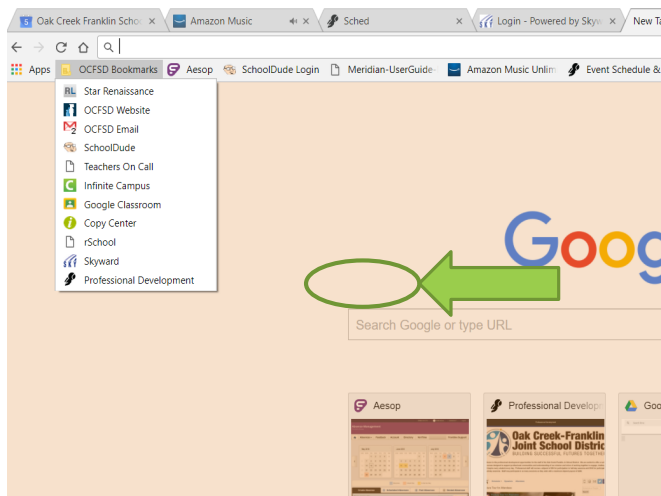

SKYWARD

New User Login Instructions

Log on to your internet browser and go to Skyward by going to the OCFSD bookmarks dropdown list and clicking the Skyward link. (pic 1)

You can also access SKYWARD by visiting the District's website www.ocfsd.org and selecting STAFF RESOURCES towards the bottom of the page. The Skyward link is located on the right hand side of the screen. (pic 2 & 3)

Your login and password for Skyward is the following:

Login ID: first name initial followed by your last name.

Example: akohl

password: last 4 digits of your social security number

Example: 1843

OAK CREEK-FRANKLIN JOINT SD, WI
Oak Creek-Franklin Joint School District, WI - Finance