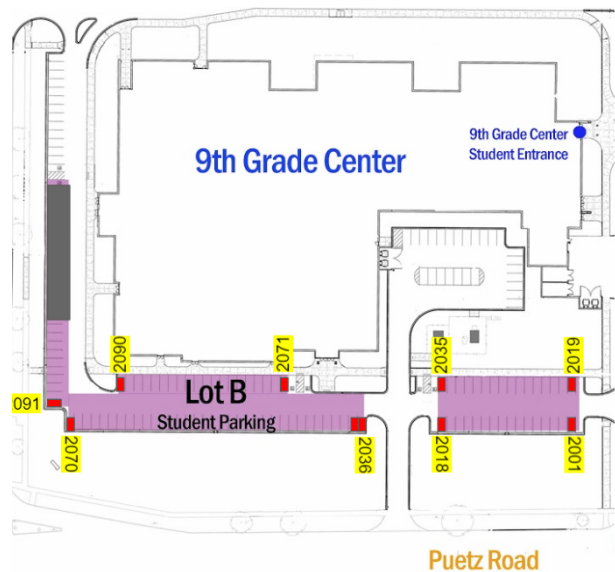

OCHS Student Parking Lots

LOT A: Senior Lot

- Lot is located outside the Main Entrance (10-12 building)
- Parking area is in green
- Entrance to lot is off of Puetz Rd

LOT B: Junior Lot

- Lot is located to the south & east of NGC
- Parking area is in purple
- Entrance to lot is off of Puetz Rd or Howell Ave

LOT C: Sophomore Lot

- Lot is located to the east of the new PEAC
- Parking area is in Green
- Entrance to lot is off of Puetz Rd