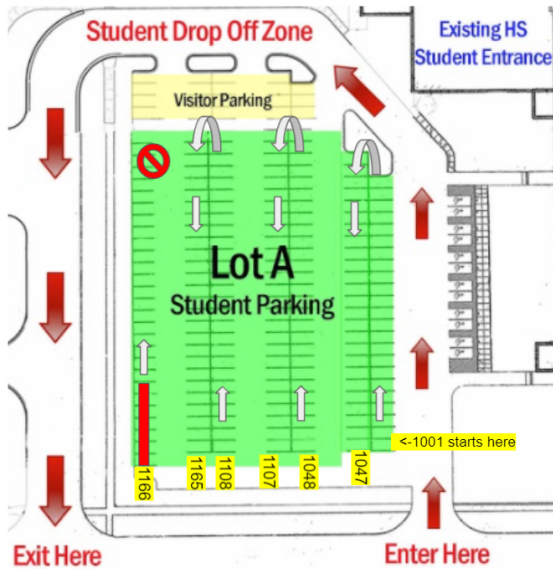

OCHS Student Parking Lots

LOT A: Senior Lot

- Lot is located outside the Main Entrance (10-12 building)
- Parking area is in green
- Entrance to lot is off of Puetz Rd

LOT B: Junior Lot

- Lot is located to the south & east of NGC
- Parking area is in purple
- Entrance to lot is off of Puetz Rd or Howell Ave

LOT C: Sophomore Lot

- Lot is located to the east of the new PEAC
- Parking area is in Green
- Entrance to lot is off of Puetz Rd